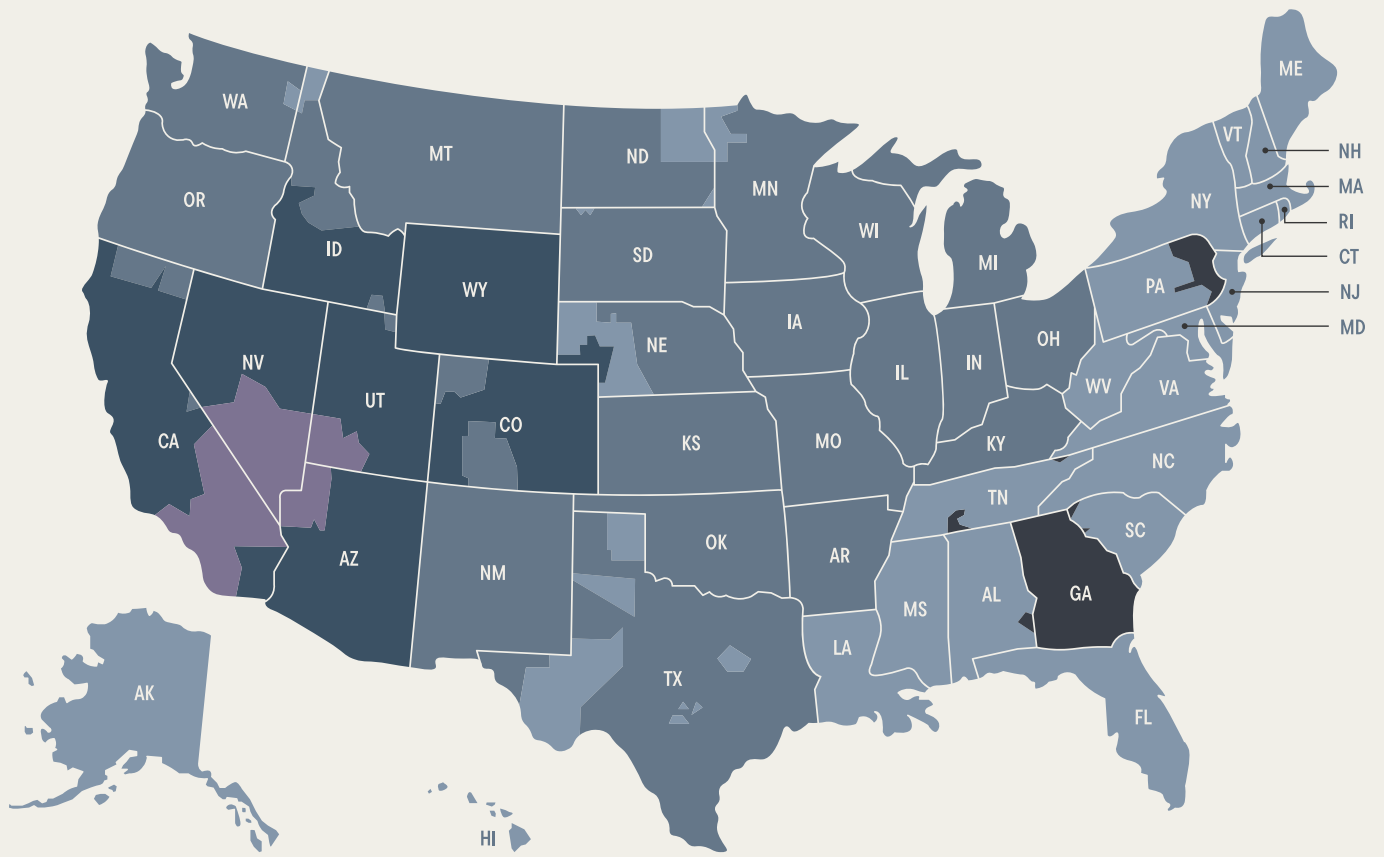

Eufora Salon Direct
 5876 Owens Ave, Ste 200
 Carlsbad, CA 92008

(833) 238-3672
 salonorders@eufora.net

UPS transit map from our Las Vegas Warehouse:

Transit Days —

- 1 day
- 2 days
- 3 days
- 4 days
- 5 days